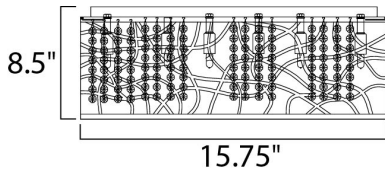

**MEASUREMENTS**

DIMENSION : 15.75" W x 8.75" H  
 HANGING WEIGHT : 8 lb

**LAMPING**

INPUT VOLTAGE : 120V  
 LUMENS : 3,150 Rated (2,800 Del.)  
 BULB : 7 x 4W LED G9 , 28W Total  
 BULB INCLUDED : (Included)  
 DIMMABLE : Yes  
 CRI : 80+ CRI  
 COLOR\_TEMP : 3000K